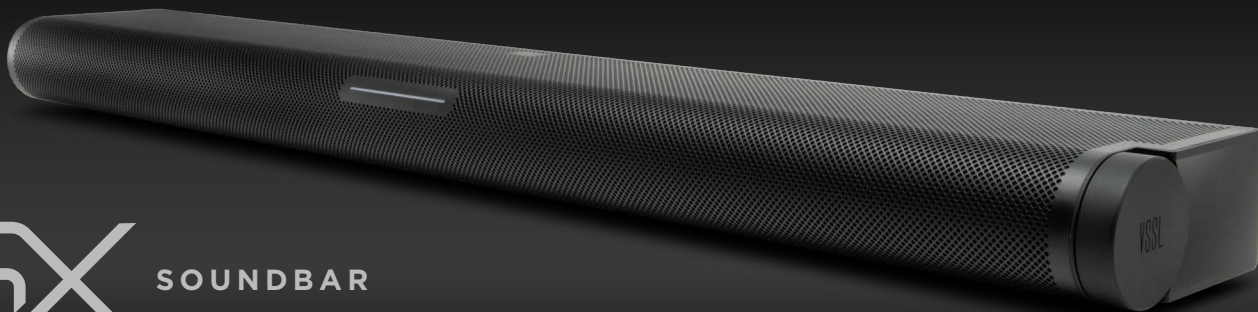

### SPEAKER | SOUNDBAR | SUBWOOFER

VSSL introduces the latest in-home audio enjoyment with the SX series - a wireless 5.1-channel configuration utilizing the latest technology in audio to bring your TV and music to life. The SX Series is designed to bring the movie theater and music concert experience directly to your home. The system is sleek and powerful - with a soundbar, subwoofer, and 2 surround sound speakers enveloping you in your sound experience. Although this system is made to seamlessly work together - the SX speakers, subwoofer, and soundbar can also be utilized individually. The SX Series utilizes many of the other features of our VSSL devices - such as Airplay 2 and Siri, Chromecast Built-In and Google Assistant, Alexa Cast and Alexa, Spotify Connect, Bluetooth; and more!

## SX SOUNDBAR

- Dolby Digital Certified.
- Wirelessly pair an SX Soundbar with 2 or 4 SX speakers and an SX Sub to create an expandable 5.1 surround sound experience.
- Wirelessly pair an SX Soundbar with any amp and in-ceiling speakers via the SX Sync for in-ceiling Dolby Digital surrounds.
- 3" BMR Drivers - Balanced Mode Radiators (BMRs) combine bending wave mode technology with pistonic motion to create full audio range, wide directivity speaker drivers for crystal clear highs and lows.
- Native Streaming is the simplest way to stream your music to your audio system. Stream from apps you already know. No 3rd party apps necessary. Airplay 2, Google Cast, Spotify Connect.
- Compatible with Google Assistant and Siri voice control.
- HDMI eARC/ARC Compatible (Optical as well).
- Single RCA LFE output connection for use with hardlined 3rd party subwoofers.