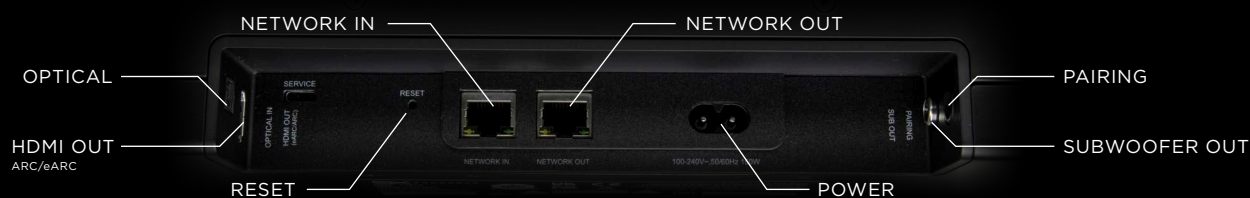

## SX SOUNDBAR

- Dolby Digital Certified.
- Wirelessly pair an SX Soundbar with 2 or 4 SX speakers and an SX Sub to create an expandable 5.1 surround sound experience.
- Wirelessly pair an SX Soundbar with any amp and in-ceiling speakers via the SX Sync for in-ceiling Dolby Digital surrounds.
- 3" BMR Drivers - Balanced Mode Radiators (BMRs) combine bending wave mode technology with pistonic motion to create full audio range, wide directivity speaker drivers for crystal clear highs and lows.
- Native Streaming is the simplest way to stream your music to your audio system. Stream from apps you already know. No 3rd party apps necessary. Airplay 2, Google Cast, Spotify Connect.
- Compatible with Google Assistant and Siri voice control.
- HDMI eARC/ARC Compatible (Optical as well).
- Single RCA LFE output connection for use with hardlined 3rd party subwoofers.

## SPECIFICATIONS

<b>Amplifier:</b>	(3) Class-D digital amplifiers	<b>Room Correction:</b>	Dynamically tunes the soundbar to the unique acoustics of the room area (iOS device required)
<b>Speakers:</b>	(3) Wide dispersion BMR drivers	<b>Power Supply:</b>	Auto-switching 100-240V ~50-60Hz 2 A AC universal input
<b>Woofers:</b>	(2) Active down-firing woofers	<b>Weight:</b>	18.2lbs
<b>System Requirements:</b>	TV with HDMI ARC/eArc or optical digital audio output, broadband internet, and the VSSL app	<b>Dimensions:</b>	L: 42.00" (1067mm) x W: 6.06" (154mm) x H: 3.30" (84mm)
<b>Wireless Connectivity:</b>	Connects to WiFi network with any 802.11 b/g/n, 2.4GHz broadcast-capable router	<b>Operating Temperature:</b>	32° to 104°F (0°-40° C)
<b>Equalization:</b>	Basic EQ settings	<b>Multiple Orientations:</b>	Tabletop placement (built-in rubber feet) or wall mounted (mount included)
<b>Ethernet Ports:</b>	(2) 10/100 Mbps Ethernet ports (optional)	<b>Control:</b>	Use your TV remote or the VSSL app
<b>Built-in IR:</b>	Learns volume commands for any IR remote		