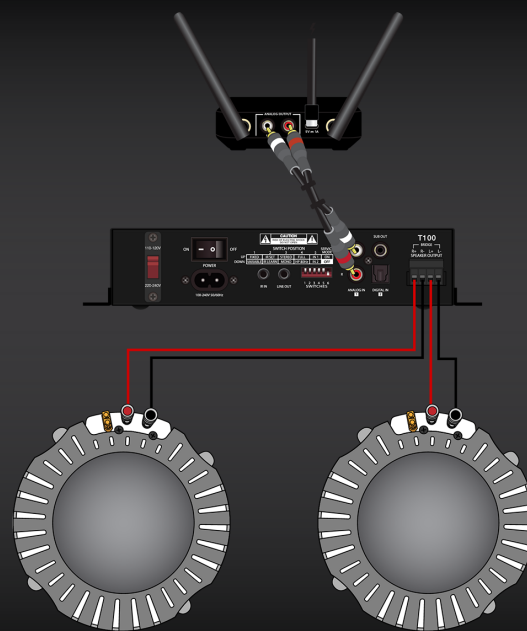

## SX SUBWOOFER

- 10" Fiberglass Driver
- Wirelessly pair with an SX Soundbar and 2 - 4 SX Speakers to create an expandable 5.1 surround sound experience.
- The SX Subwoofer's versatile profile allows it to be installed horizontally (fits under furniture) or vertically (sturdy subwoofer stand included), seamlessly blending into any environment.
- Single RCA LFE input connection for use with hardlined 3rd party amps/soundbars.

## SPECIFICATIONS

**Amplifier:** Class-D digital amplifier  
**Woofers:** 10" Honeycomb  
**Dual Acoustic Ports:** Tuned to enhance subwoofer performance  
**Freq. Response:** 25Hz  
**All Digital Sound:** All filter settings, active EQ, and time alignment are done digitally through DSP circuitry for zero-loss audio quality and energy  
**Equalization:** Basic EQ settings  
**Wireless Connectivity:** Connects to any SX Soundbar or SX Speaker

**Power Supply:** Connects to any SX Soundbar or SX Speaker  
Auto-switching 100-240V ~50-60Hz 2 A AC universal input  
**Weight:** 29.8lbs  
**Dimensions:** L: 21.65" (550mm) x W: 16.96" (431mm) x H: 4.37" (111mm)  
**Operating Temperature:** 32° to 104°F (0°-40° C)  
**Multiple Orientations:** Upright in stand (included) or lay flat (built-in rubber feet)

## SX SYNC

- Connects to SX Soundbar wirelessly (SX Soundbar is required)
- L+R RCA outputs to create Surround Sound 5.1 system rear speakers
- Works with any amplifier that uses RCA Inputs